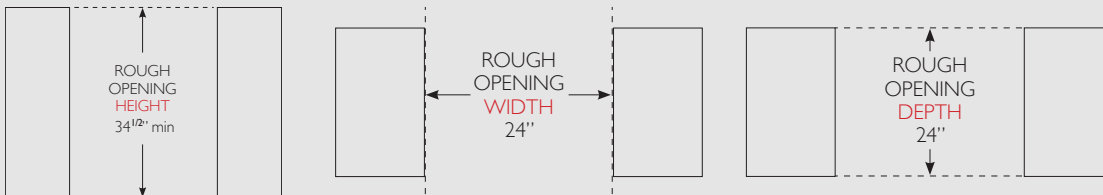

## PLAN VIEWS

### UNDERCOUNTER REFRIGERATOR OVERLAY FINISH: Shown with 3/4" Panel

Dimensions may vary by  $\pm 1/8''$

## OPENING DIMENSIONS

Width	Depth†	Height
24"	24"	34½"

## SPECIFICATIONS

Width	23 7/8"
Depth†	23 7/8"
Height	34 1/4"
Shelves	2 adjustable/removable glass, spill-proof shelves
Opening Width	24"
Opening Depth	24"
Opening Height	34 1/2"
Crated Weight	185

†Depth does not include 1 7/8" for door handle.