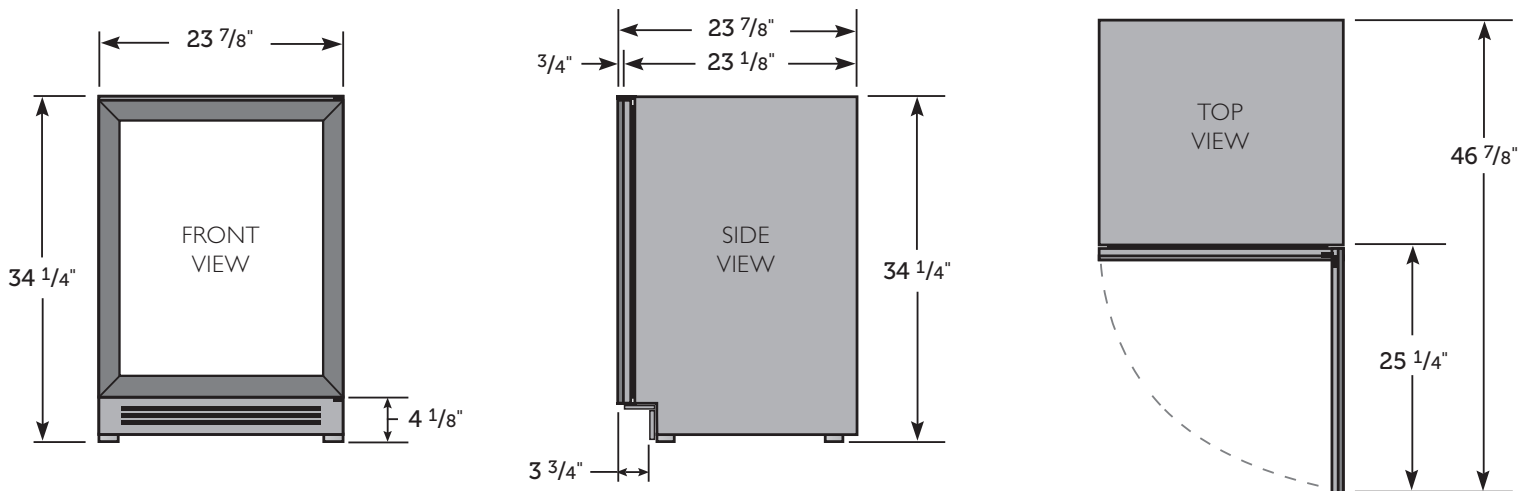

UNDERCOUNTER REFRIGERATOR OVERLAY FINISH: Shown with 3/4" Panel

Dimensions may vary by $\pm 1/8''$

OPENING DIMENSIONS

Width	Depth†	Height
24"	24"	34½"