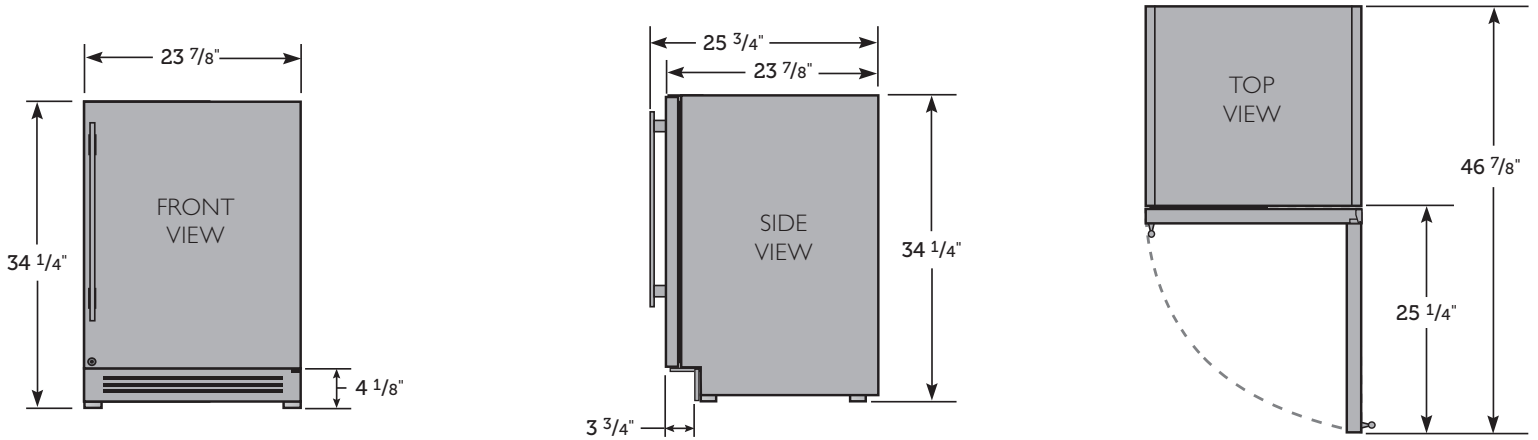

PLAN VIEWS

UNDERCOUNTER REFRIGERATOR STAINLESS FINISH:

Dimensions may vary by $\pm 1/8$ "