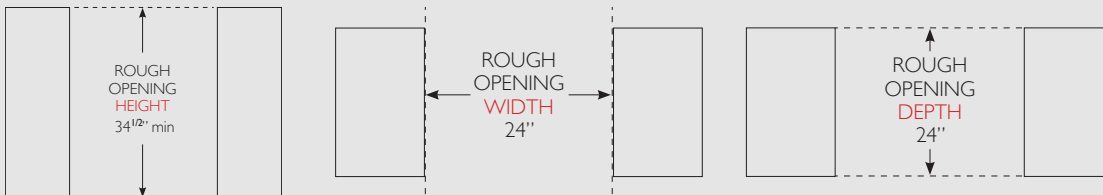

TUR-24-R/L-OG-B

EXCEPTIONAL FEATURES

Industry exclusive, 300-series stainless steel interior and exterior.
5.6 cubic feet of capacity.

Zero-clearance hinging allows for integrated installation.

Patented TruLumina® LED lighting gently illuminates your product and allows you to choose from 14 different color options with the push of a button.

UNDERCOUNTER REFRIGERATOR OVERLAY FINISH: Shown with 3/4" Panel

Dimensions may vary by $\pm 1/8$ "

OPENING DIMENSIONS

Width	Depth†	Height
24"	24"	34½"

SPECIFICATIONS

Width	23 7/8"
Depth†	23 7/8"
Height	34 1/4"
Shelves	2 adjustable/removable glass, spill-proof shelves
Opening Width	24"
Opening Depth	24"
Opening Height	34 1/2"
Crated Weight	185