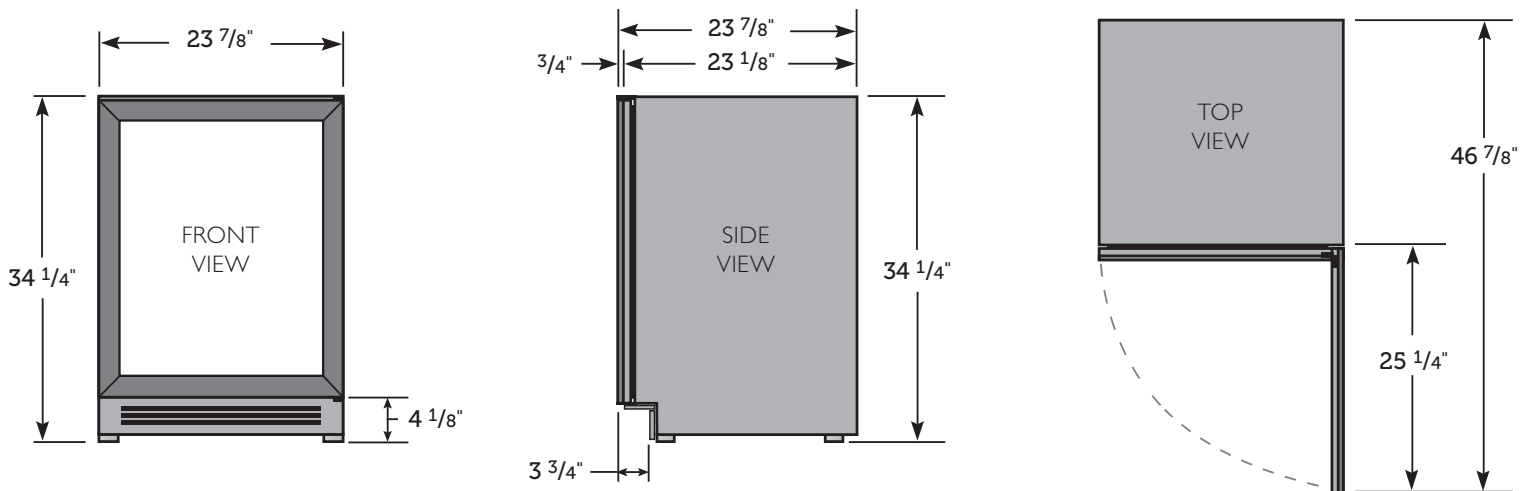

TUR-24-R/L-OG-B

EXCEPTIONAL FEATURES

Industry exclusive, 300-series stainless steel interior and exterior.
5.6 cubic feet of capacity.

Zero-clearance hinging allows for integrated installation.

Patented TruLumina® LED lighting gently illuminates your product and allows you to choose from 14 different color options with the push of a button.

UNDERCOUNTER REFRIGERATOR OVERLAY FINISH: Shown with 3/4" Panel

Dimensions may vary by $\pm 1/8$ "

OPENING DIMENSIONS

Width	Depth†	Height
24"	24"	34½"

SPECIFICATIONS

Width	23 7/8"
Depth†	23 7/8"
Height	34 1/4"
Shelves	2 adjustable/removable glass, spill-proof shelves
Opening Width	24"
Opening Depth	24"
Opening Height	34 1/2"
Crated Weight	185