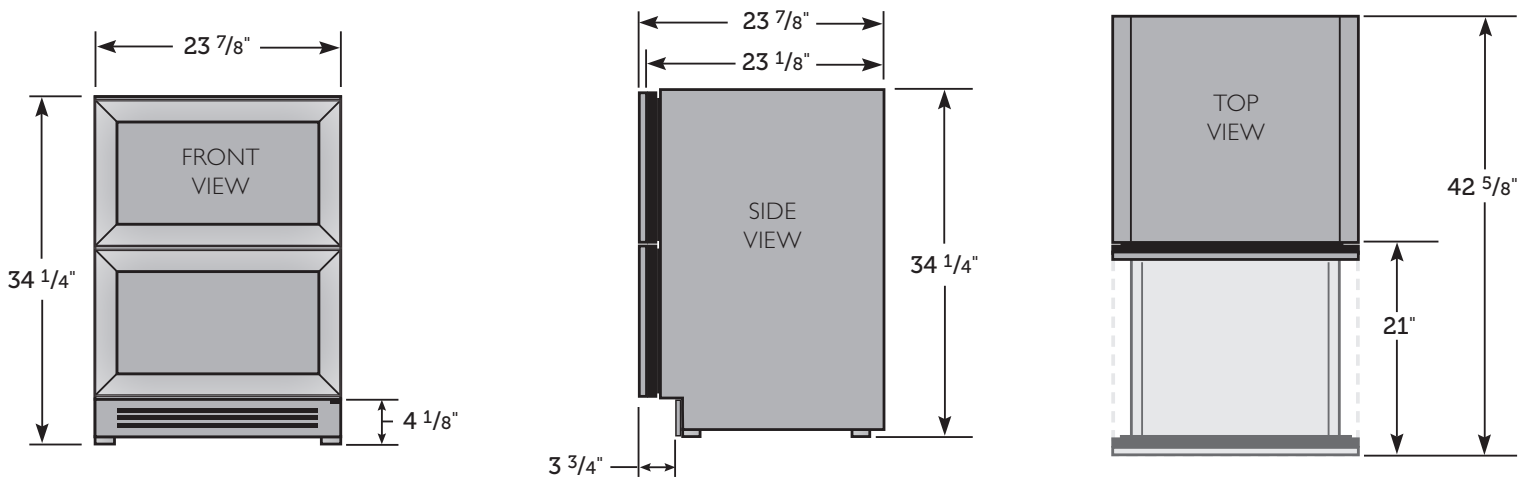

FINISH	MODEL
UNDERCOUNTER REFRIGERATOR DRAWERS	
Stainless solid drawer	TUR-24D-SS-B
Overlay solid drawer	TUR-24D-OP-B

ELECTRICAL SPECIFICATIONS

Voltage: 115/60/1

Amps: 1.9

Power Cord Length: 8'

Annual kWh Consumption: TBD

PLAN VIEWS

UNDERCOUNTER REFRIGERATOR DRAWERS STAINLESS FINISH:

Dimensions may vary by $\pm 1/8"$

UNDERCOUNTER REFRIGERATOR DRAWERS OVERLAY FINISH: Shown with 3/4" Panel

Dimensions may vary by $\pm 1/8"$

OPENING DIMENSIONS

Width	Depth†	Height
24"	24"	34 1/2"

SPECIFICATIONS

Width	23 7/8"
Depth†	23 7/8"
Height	34 1/4"
Drawers	2
Opening Width	24"
Opening Depth	24"
Opening Height	34 1/2"
Crated Weight	210

†Depth does not include 1/8" for drawer handle.