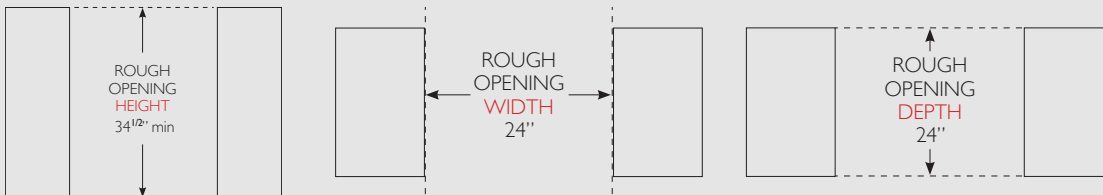

PLAN VIEWS

UNDERCOUNTER REFRIGERATOR DRAWERS STAINLESS FINISH:

Dimensions may vary by $\pm 1/8"$

UNDERCOUNTER REFRIGERATOR DRAWERS OVERLAY FINISH: Shown with 3/4" Panel

Dimensions may vary by $\pm 1/8"$

OPENING DIMENSIONS

Width	Depth†	Height
24"	24"	34 1/2"

SPECIFICATIONS

Width	23 7/8"
Depth†	23 7/8"
Height	34 1/4"
Drawers	2
Opening Width	24"
Opening Depth	24"
Opening Height	34 1/2"
Crated Weight	210

†Depth does not include 1/8" for drawer handle.