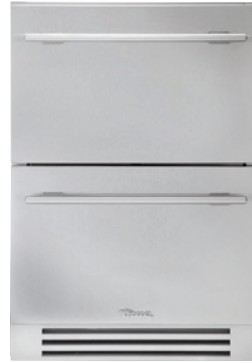

UNDERCOUNTER REFRIGERATOR

24 Inch Undercounter Refrigerator Drawers

Whether indoors or outdoors, the True® Undercounter Refrigerator Drawers are the ideal addition to your home. Designed to provide complete flexibility while also enhancing your existing space, the True Refrigerator Drawers give you all the additional cold storage you need.

24 Inch Undercounter Refrigerator Drawers

Stainless Steel

TUR-24D-SS-B

Overlay Panel

TUR-24D-OP-B

EXCEPTIONAL FEATURES

Industry exclusive, 300-series stainless steel interior and exterior.

5.4 cubic feet of capacity.

Patented TruLumina® LED lighting gently illuminates your product and allows you to choose from 14 different color options with the push of a button.

True Precision Control® with steel touch technology and readout provides digital accuracy.

Balanced, forced-air refrigeration system enables rapid product pull down and even temperature throughout.

2 heavy-duty bin dividers per drawer.

Exclusive True®-Glide soft-close feature for both drawers.