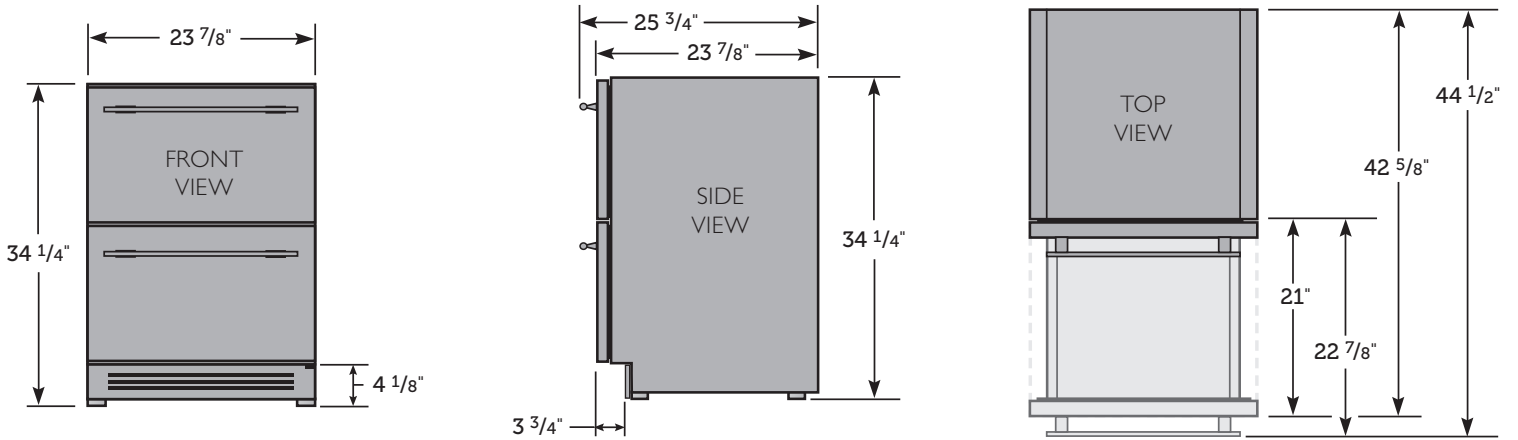

FINISH	MODEL
UNDERCOUNTER REFRIGERATOR DRAWERS	
Stainless solid drawer	TUR-24D-SS-B
Overlay solid drawer	TUR-24D-OP-B

ELECTRICAL SPECIFICATIONS

Voltage: 115/60/1

Amps: 1.9

Power Cord Length: 8'

Annual kWh Consumption: TBD

PLAN VIEWS

UNDERCOUNTER REFRIGERATOR DRAWERS STAINLESS FINISH:

Dimensions may vary by $\pm 1/8"$

UNDERCOUNTER REFRIGERATOR DRAWERS OVERLAY FINISH: Shown with 3/4" Panel

Dimensions may vary by $\pm 1/8"$

OPENING DIMENSIONS

Width	Depth†	Height
24"	24"	34 1/2"

SPECIFICATIONS

Width	23 7/8"
Depth†	23 7/8"
Height	34 1/4"
Drawers	2
Opening Width	24"
Opening Depth	24"
Opening Height	34 1/2"
Crated Weight	210

†Depth does not include 1/8" for drawer handle.