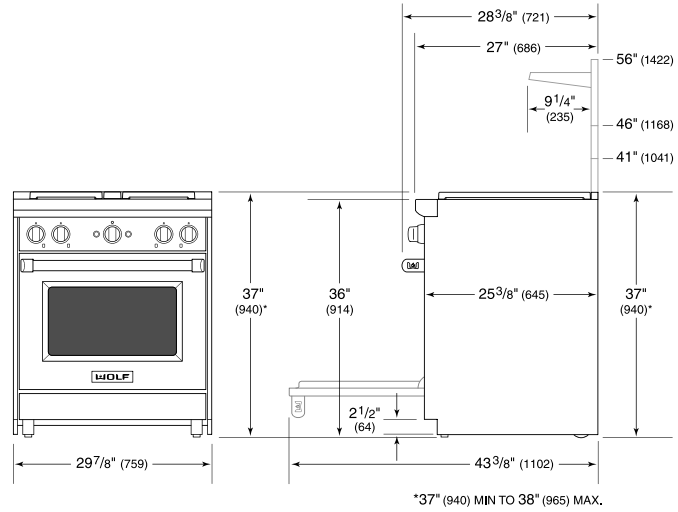

Accessories available through an authorized Sub-Zero dealer.
For local dealer information, visit subzero-wolf.com/locator.

KNOB OPTIONS

TOP CONFIGURATION

RANGETOP SPECIFICATIONS

- 1 - 9,200 Btu Burner
- 3 - 15,000 Btu Burners

PRODUCT SPECIFICATIONS

Model	GR304
Dimensions	29 7/8"W x 37"H x 28 3/8"D
Oven 1 Interior Dimensions	24"W x 18 5/8"H x 17"D
Oven 1 Usable Capacity	2.5 cu. ft.
Oven 1 Overall Capacity	4.4 cu. ft.
Door Clearance	19 1/2"
Weight	325 lbs
Electrical Supply	110/120 VAC, 50/60 Hz
Electrical Service	15 amp dedicated circuit
Gas Supply	3/4" rigid pipe
Gas Inlet	1/2" NPT female
Receptacle	3-prong grounding-type

DIMENSIONS

ELECTRICAL

GAS

STANDARD INSTALLATION

*Without ventilation hood, 42" (1067) minimum clearance countertop to combustible materials.

NOTE: Shaded area above countertop indicates minimum clearance to combustible surfaces, combustible materials cannot be located within this area.

For island installation, 12" (305) minimum clearance back of range to combustible rear wall above countertop.