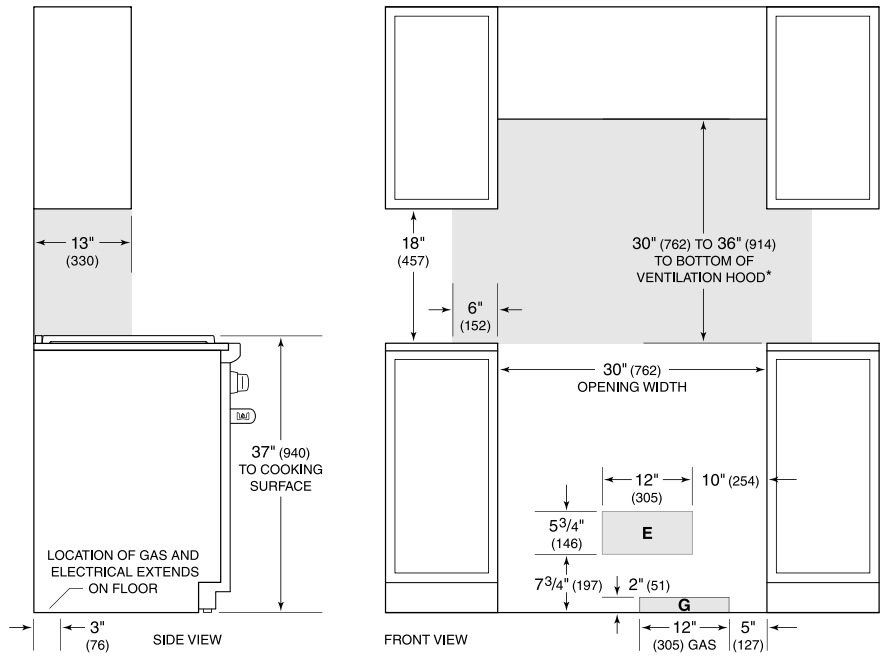

PRODUCT SPECIFICATIONS

Model	GR304
Dimensions	29 7/8"W x 37"H x 28 3/8"D
Oven 1 Interior Dimensions	24"W x 18 5/8"H x 17"D
Oven 1 Usable Capacity	2.5 cu. ft.
Oven 1 Overall Capacity	4.4 cu. ft.
Door Clearance	19 1/2"
Weight	325 lbs
Electrical Supply	110/120 VAC, 50/60 Hz
Electrical Service	15 amp dedicated circuit
Gas Supply	3/4" rigid pipe
Gas Inlet	1/2" NPT female
Receptacle	3-prong grounding-type

DIMENSIONS

ELECTRICAL

GAS

STANDARD INSTALLATION

*Without ventilation hood, 42" (1067) minimum clearance countertop to combustible materials.

NOTE: Shaded area above countertop indicates minimum clearance to combustible surfaces, combustible materials cannot be located within this area.

For island installation, 12" (305) minimum clearance back of range to combustible rear wall above countertop.