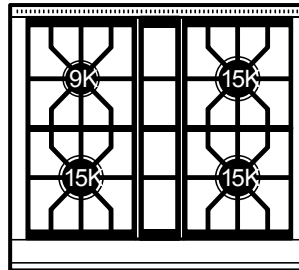

TOP CONFIGURATION

RANGETOP SPECIFICATIONS

- 1 - 9,200 Btu Burner
- 3 - 15,000 Btu Burners