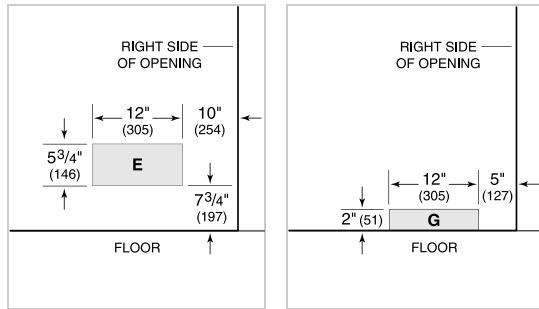

PRODUCT SPECIFICATIONS

Model	GR304
Dimensions	29 7/8"W x 37"H x 28 3/8"D
Oven 1 Interior Dimensions	24"W x 18 5/8"H x 17"D
Oven 1 Usable Capacity	2.5 cu. ft.
Oven 1 Overall Capacity	4.4 cu. ft.
Door Clearance	19 1/2"
Weight	325 lbs
Electrical Supply	110/120 VAC, 50/60 Hz
Electrical Service	15 amp dedicated circuit
Gas Supply	3/4" rigid pipe
Gas Inlet	1/2" NPT female
Receptacle	3-prong grounding-type

DIMENSIONS

ELECTRICAL

GAS

STANDARD INSTALLATION

*Without ventilation hood, 42" (1067) minimum clearance countertop to combustible materials.

NOTE: Shaded area above countertop indicates minimum clearance to combustible surfaces, combustible materials cannot be located within this area.

For island installation, 12" (305) minimum clearance back of range to combustible rear wall above countertop.